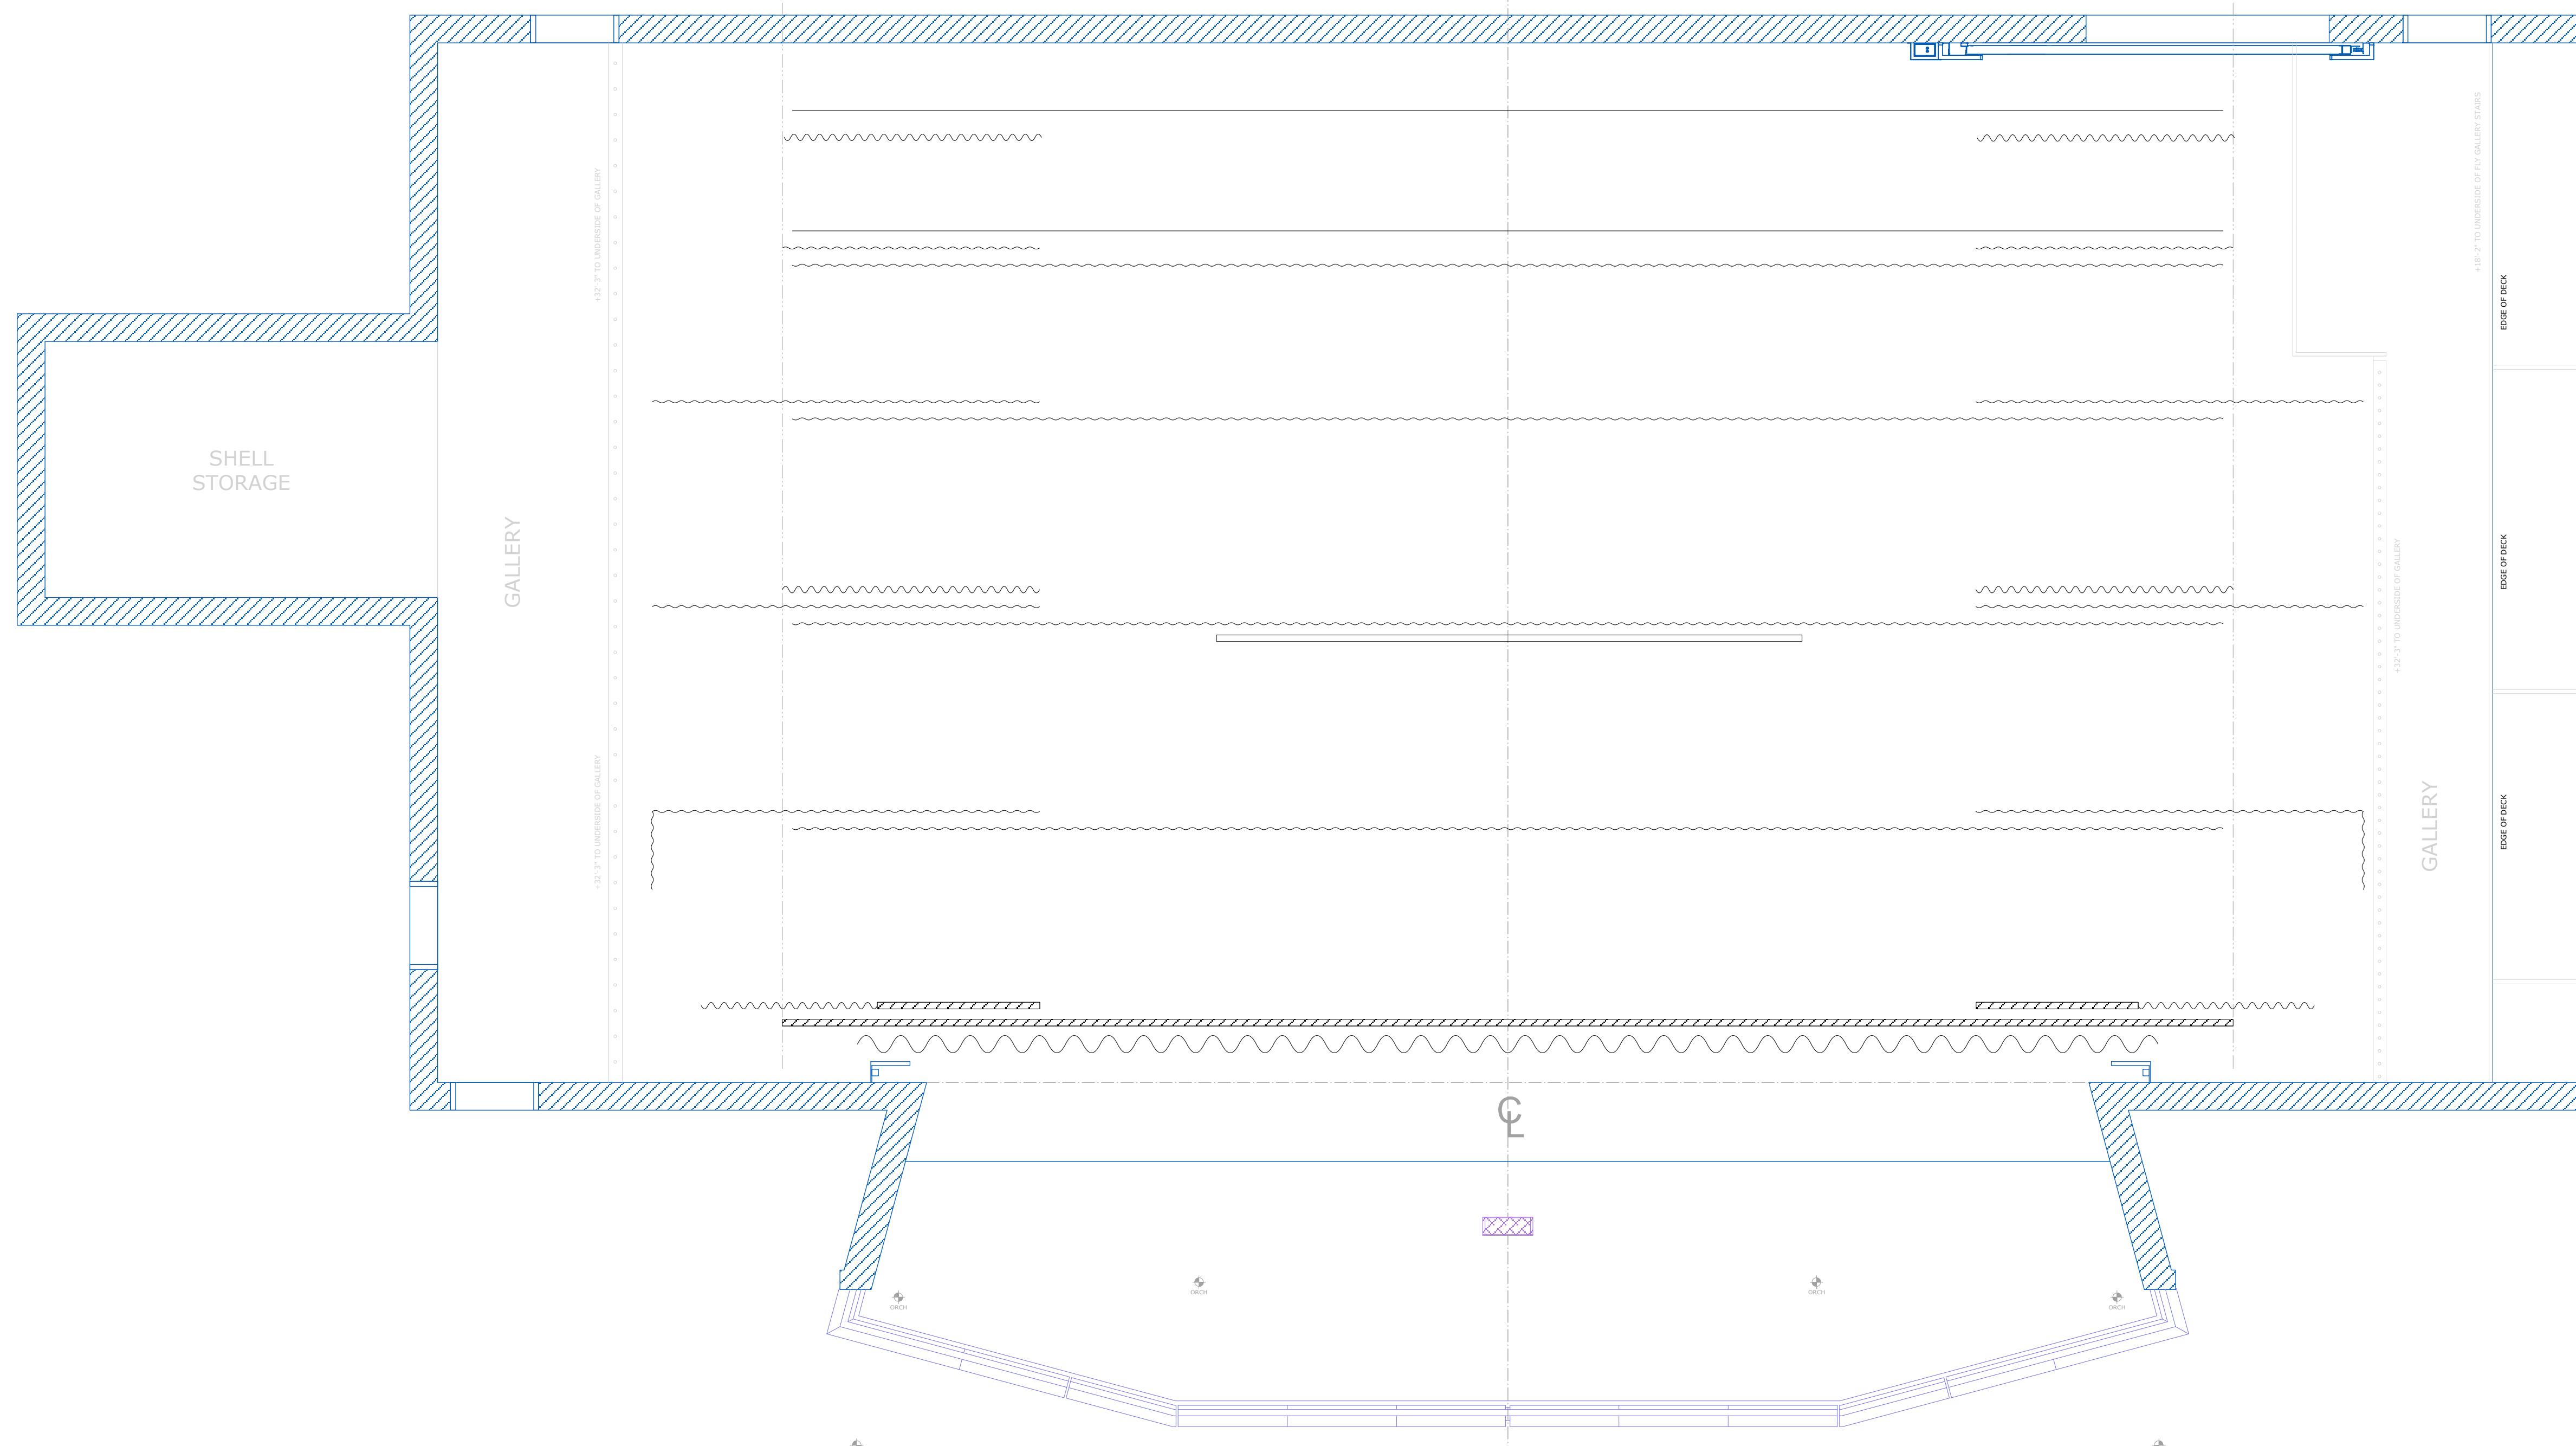

LEGEND			USED	STOCK
	10" SOURCE 4 750W		20	20
	14" SOURCE 4 750W		29	30
	19" SOURCE 4 575W		16	20
	26" SOURCE 4 575W		66	44
	36" SOURCE 4 575W		46	70
	50" SOURCE 4 575W		4	6
	70" SOURCE 4 575W		0	0
	SOURCE 4 PAR VNSP 575W		0	
	SOURCE 4 PAR NSP 575W		0	
	SOURCE 4 PAR MFL 575W		24	
	SOURCE 4 PAR WFL 575W		0	
	RAMA 6" FRESNEL 1KW		26	27
	AURORA 3 CYC 1KW/cct		8	8
	AURORA 3 GROUNDROW 1KW/cct		8	8
	LYCIAN M2 2040 1.2kW		2	2
	WORKLIGHT		20	0
	APOLLO SMART COLOR PRO 7.25		18	18

LINESET ROSTER		
ALL ELECTRICS TRIMS TO THE PIPE ALL BORDER TRIMS ARE TO THE BOTTOM OF THE BORDER		
#	DESCRIPTION	TRIM
55	Storage (Pipe Is Not Full Width)	
54		
53	Cyc (White Filled Scrim)	
52		
51	Traveller (Black)	
49	CYC LX	+28'-0"
48		
47		
46	Scrim (Black)	
45	Legs #4	
44	Border #4	+24'-0"
43		
42		
41		
40	7 LX	+26'-0"
39		
38		
37	Legs #3 (w/ Extension)	
36	Border #3	+21'-0"
35		
34		
33		
32	6 LX	+28'-0"
31		
30		
29		
28	5 LX	+26'-0"
27		
26	Traveller (Black)	
25	Legs #2 (w/ Extension)	
24	Border #2	+21'-0"
23	Projection Screen	
22		
21	4 LX	+28'-0"
20		
19		
18		
17	3 LX	+26'-0"
16		
15		
14	Legs #1 (w/ Extension & German)	
13	Border #1	+21'-0"
12		
11		
10	2 LX	+28'-0"
9		
8		
7		
6	1 LX	+26'-0"
5		
4		
3	Portal Legs (Black)	
2	Portal Header (Black)	+20'-0"
1	Main Drape (Red)	
FC	Fire Curtain	

1. **NOTES**
1. 18" CENTRES ARE TYPICAL FOR HORIZONTAL POSITIONS.
  2. 24" CENTRES ARE TYPICAL FOR VERTICAL POSITIONS.
  3. ALL SIDARM HEIGHTS ARE MEASURED TO THE SIDARM, NOT THE LENS.

DRAWING HISTORY			
A	DATE	DESCRIPTION	BY
7/14/11		PLOT PREP	

Main Space
THE BURLINGTON
PERFORMING ARTS CENTRE

House Plot
Operations Manager: G. FRAMPTON
Lighting Designer: K. LAMOTTE
Head Electrician:

SCALE 1/4" = 1'-0"	DRAWN AS	PAGE 2 OF 2	VERSION A

DATE: AUGUST 14, 2011
REVISED:

Lighting Plot - Onstage