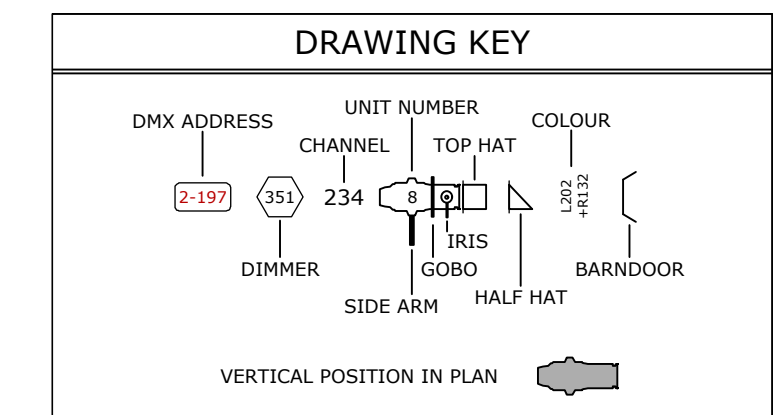

1. **NOTES**
1. 18" CENTRES ARE TYPICAL FOR HORIZONTAL POSITIONS.
  2. 24" CENTRES ARE TYPICAL FOR VERTICAL POSITIONS.
  3. ALL SIDARM HEIGHTS ARE MEASURED TO THE SIDARM, NOT THE LENS.

DRAWING HISTORY			
A	DATE	DESCRIPTION	BY
7/14/11		PLOT PREP	

Main Space
THE BURLINGTON
PERFORMING ARTS CENTRE

House Plot
Operations Manager: G. FRAMPTON
Lighting Designer: K. LAMOTTE
Head Electrician:

SCALE 1/4" = 1'-0"	DRAWN AS	PAGE 2 OF 2	VERSION A

DATE: AUGUST 14, 2011
REVISED:

Lighting Plot - Onstage